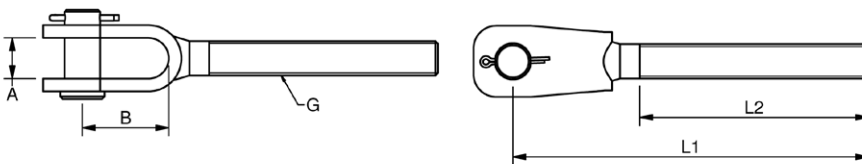

THREAD FORKS WELDED

Polished Stainless Steel - AISI 316

NO. RIGHT	NO. LEFT	G	PIN	A	B	L1	L2	B.L./KG	KG/100	PACK
021205B	031205B	M5	5	7,5	12	60	41	800	1,9	10
021206B	031206B	M6	5	7,5	12	67	47	1000	2,3	10
021206XB	031206XB	M6	6	9,5	13	68	47	1200	2,8	10
021208B	031208B	M8	6	9,5	13	79	57	1600	3,9	10
021208XB	031208XB	M8	8	11	15	82	57	2200	5,5	10
021210B	031210B	M10	8	11	15	90	63	3200	6,9	10
021210XB	031210XB	M10	10	12	19	94	63	3400	7,8	10
021212B	031212B	M12	12	14	25	119	80	5000	17,0	5
021212XB	031212XB	M12	14	18	33	129	80	5000	26,3	5
021214B	031214B	M14	12	18	25	137	90	6900	30,1	5
021216B	031216B	M16	14	18	33	151	100	9400	36,9	5
021220B	031220B	M20	19	24	48	191	120	14000	71,9	BULK
021222B	031222B	M22	22	30	57	224	140	18200	120,1	BULK
021224B	031224B	M24	25	30	62	258	170	21000	180,0	BULK
021227B	031227B	M27	28	32	68	311	180	23000	215,1	BULK
021230B	031230B	M30	32	35	76	344	200	28000	301,9	BULK
021236B	031236B	M36	35	40	86	385	220	41000	451,7	BULK

All breakloads are determined by clevis pin and thread

Welded forks with thread and pin for rigging screws, inside thread parts or other terminations. Available with left handed and right handed thread -also UNF sizes on request.

All breakloads are determined by clevis pin and thread

Larger machined forks with thread and pin for rigging screws, inside thread parts or other terminations. Available with left handed and right handed threads - also UNF sizes on request.